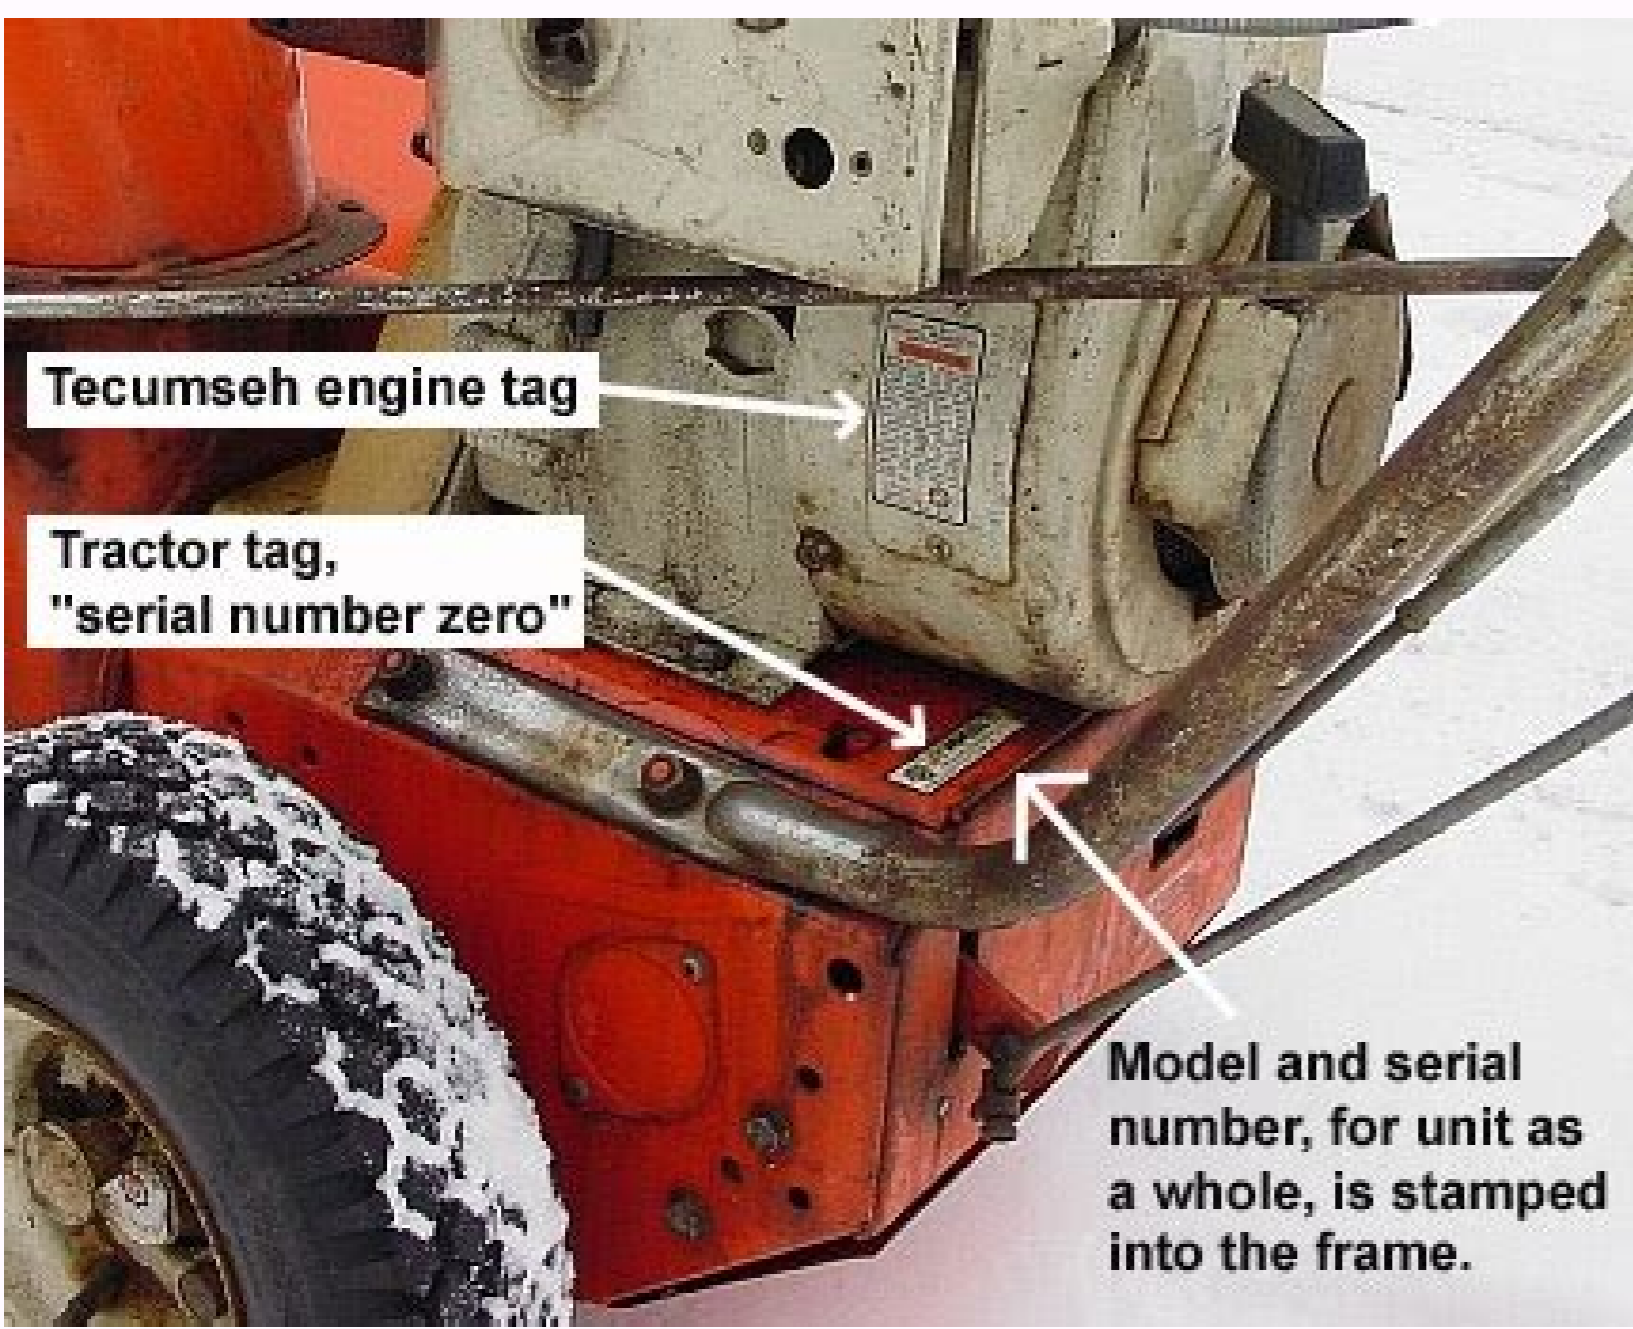

How to turn an ariens snowblower. How to set up ariens snowblower. How to adjust the governor on an ariens snowblower.

16 Bushing, Flange Hex .75 x .87 x .53 x 1.18 \$ 5.93 Part Number: 05521600 This product is currently exhausted. 31 Washing machine, block .25 x .062 Å, ~ 5.75 Part number: 06401009 This product is exhausted. 4 B-belt V 3L-Section 33.37 x .38 Å € 26.28 Part number: 07228600 This product is exhausted. \$ 31.78 This product is currently exhausted. 15 HEX Axis Å € 5 59.20 Part Number: 03232900 This product is currently exhausted. 12 TAPITTE 1/4-20 x 3/8 \$ 2.99 Part number: 07400125 This product is currently exhausted. 14 Washing machine, fiber .437 x .656 x .032 Å, ~ 2.99 Part number: 06442500 This product is exhausted. 12 Pin roll - 1/4 x 1-3/4 Å, ~ 2.99 Piece number: 05803700 In stock, available Note: Models 101, 309 Å € 2.99 In stock, 2 available 13 Impeller 12" Å, * 139.95 Part number: 02477251 This product is currently out of stock. 15 axis, axis Å € 69.49 Part number: 03239800 This product is currently exhausted. 25 Washing machine, Flat steel .63 x .44 x 1.56 Å, Number Part: 06417300 This product is currently exhausted. 6 Locknut 3/8-16 \$ 2.99 Part number: 06500825 This product is currently exhausted. 43 Mounting-pink and cogwheel * 96.07 Part Number: 03232500 This product is currently exhausted. 7 roll pin 3/16 x 1-1/2 \$ 5.75 Part number: 05803000 This product is exhausted. 25 Route, download with cap and decal Å € 101.76 Piece number: 52410900 Product is currently exhausted. 31 Pin Cotr .09 x .05 PL Å, \$ 2.99 Part number: 06707400 This product is currently exhausted. 17 Flange bushing Å € 3.99 Part Number: 05503700 This product is currently exhausted. Note: Models 101, 309 Å, \$ 84.76 This product is currently exhausted. 8 Finger of the belt Å, \$ 20.59 Part number: 03238151 This product is exhausted. 24 Washing machine, 1/2 Å, ~ 2.99 Part number: 06401015 This product is currently exhausted. Note: Models 101, 309 \$ 5.75 This product is currently exhausted. \$ 2.99 East this Currently it is exhausted. 36 Clutch Holder Å € 63.69 Part Number: 03221100 This product is currently exhausted. 4 Hub assembly Å, 78.95 Part number: 50202100 This product is currently exhausted. 1 2 Welding, gear lever Å € 5 53.51 Part Number: 03247900 This product is currently sold out. Note: Vessels assembled to article 14. Å, ~ 46.03 This product is currently exhausted. 18 Spring, Compression Å € 9.52 Part Number: 08320900 This product is currently exhausted. Å, 26.28 This product is currently exhausted. 8 Stickers, cast iron Bore Å, \$ 35.85 piece number: 07797600 This product is currently exhausted. 1 Cap Å € 2.99 Part Number: 01019800 This product is exhausted. Å, \$ 43.04 This product is currently exhausted. 3 Scene, shoot \$ 50.64 Part Number: 02492900 This product is currently exhausted. 11 plate, Bolt left Å € \$ 28.91 Part number: 03233800 This product is currently exhausted. 807 Support, Channeling Support, \$ 29.87 Part Number: 03243051 This product is currently exhausted. 33 CLEVIS pin Part: 06700222 This product is currently exhausted. \$ 2.99 This product is currently exhausted. 35 Washing machine, SILLIN-.32 x .94 x .062 Å, ~ 2.99 Part number: 06446800 This product is exhausted. \$ 23.88 This product is currently exhausted. Å, 105.89 This product is currently exhausted. Å, \$ 63.69 This product is currently exhausted. 4 Blocking nut Å € 2.99 Part number: 06500826 This product is currently exhausted. 811 Washing machine, Lock .25 x .062 Å, ~ 5.75 Part number: 06401009 This product is currently exhausted. 19 bushing Å, ~ 9.52 piece number: 05503500 In stock, 2, 2 available Å € \$ 9.52 In stock, 2 available 20 washing machine 1.441 od x .511 ID x 3.99 Part Number: 06401022 This product is exhausted. \$ 12.63 This product is currently exhausted. \$ 34.60 34.60. The product is currently exhausted. Note: Models 035, 101, 309, 503 Å, ~ 47.83 This product is currently exhausted. 28 Cable, Tracking Å, ~ 35.85 Part Number: 06947300 This product is currently exhausted. 44 washing machine, flat steel .630 x 1.005 x .062 Å € 2.99 Piece number: 06401117 In stock, 13 Available Note: Models 035, 101, 103, 309, 310, 503 Å € 2.99 In Stock, 13 Available 45 PANION PIELD Å € 57.76 Number: 53216000 This product is currently exhausted. 30 Rivet Å € \$ 2.99 Piece number: 06806700 In stock, 3 Available Å, \$ 2.99 In Stock, 3 Available 31 Brake Lining Å, ~ 15.50 Part Number: 03229100 This product is currently exhausted. 42 Corrugated Neck Screw (PB) Å € 5.93 Part Number: 07028700 In Stock, Available, 1 Available Å € 5 5.93 In Stock, 1 Available 43 Round Head Square Neck .31-18 x 1.25 Grade 5 © 2.99 Part Number: 06219200 This product is currently exhausted. 803 804 Lockwasher Internal Å, \$ 2.99 Piece number: 06310500 In stock, 10 Available Note: Models 101, 309 Å € 2.99 In Stock, 10 Available 805 Washer Å € 2.99 Part Number: 06401002 In Stock, 6 Available Note : Models 101, 309 Å € 2.99 In stock, 6 Available 1 friction wheel. With Cube, 3L, 6.5" DAY, 1 Nutro after off-border: 06500815 In stock, 15 Available Å, \$ 2.99 In Stock, 15 Available 2 Pulley-V 8.50 x 1.25 Å, ~ 47.83 Part Number : 07316300 This product is exhausted. Note: Models 035, 503 Å, ~ 2.99 This product is currently exhausted. 28 Washing machine, lock .31 x .078 Regular Å € \$ 2.99 Piece: 06300119 In stock, 12 Available note : Models 101, 309 \$ 2.99 In Stock, 12 Available 29 PIN, Connector Å, ~ 85.54 Part Number: 02495900 Available, 2, Stock, 2 Available 30 Universal Joint Å € \$ 104.15 Part Number: 0 2470400 This product is exhausted. Nut of wing Å, 10.12 Part number: 07354800 This product is currently exhausted. Å, ~ 52.61 East this Currently it is exhausted. Note: Models 103, 310 * 39.45 This product is currently exhausted. Å, ~ 53.51 This product is currently exhausted. Cable 801, Tracking Å € 21.49 Part Number: 06948900 This product is currently exhausted. 5 BRIDGE BUSHING Å, ~ 3.99 Part number: 05503700 This product is currently exhausted. 812 Nut 1 / 4-20 * 5.75 Part Number: 06500916 In Stock, Available Note: Models 035, 103, 310, 503 Å, © 5.75 In Stock, 1 Available 813 Nutra 1 / 4-20 Å € 5.75 Piece number: 06500916 In stock, 1 Available Note: Models 035, 103, 310, 503 Å € 5.75 In Stock, 1 Available 1 Lighthouse, Oval with 1156 Bulb Å € 5 52.61 Party Number: 52423200 This product is Exhausted. Note: Models 101, 309 * 2.99 This product is currently exhausted. 14 roll pin Å € 2.99 Part number: 05802600 This product is currently exhausted. 15 Lever, Right-coated Right Å, ~ 39.45 Part Number: 52416600 This product is currently exhausted. \$ 4.67 This product is currently exhausted. 3 Handlebar, upper left hand, \$ 63.15 Part number: 00428451 This product is currently exhausted. 29 Locknut - 1 / 4-20 hex, plated Å € 2.99 Part number: 06500812 In stock, 25 available Note: Models 035, 101, 309, 503 \$ 2.99 In Stock, 25 Available 30 key - Woodruff # 5 € \$